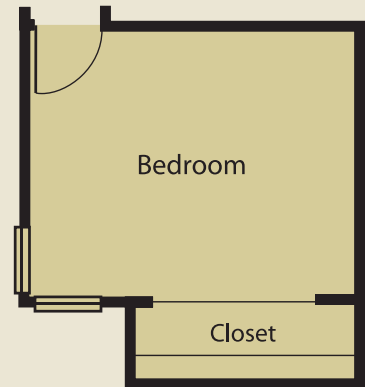

CONDOMINIUM | TWO BEDROOM | TWO BATHROOM

Single Level (Upper level home depicted)

Upper Level Home Garage Configuration

Lower Level Bedroom Configuration

**COPPER RIDGE**  
TOWNHOMES & CONDOMINIUMS

Copper Ridge  
145 Copper Ridge Rd.  
San Ramon, California 94582  
tel: 925.735.7000 fax: 925.735.3291  
[www.liveatcopperridge.com](http://www.liveatcopperridge.com)