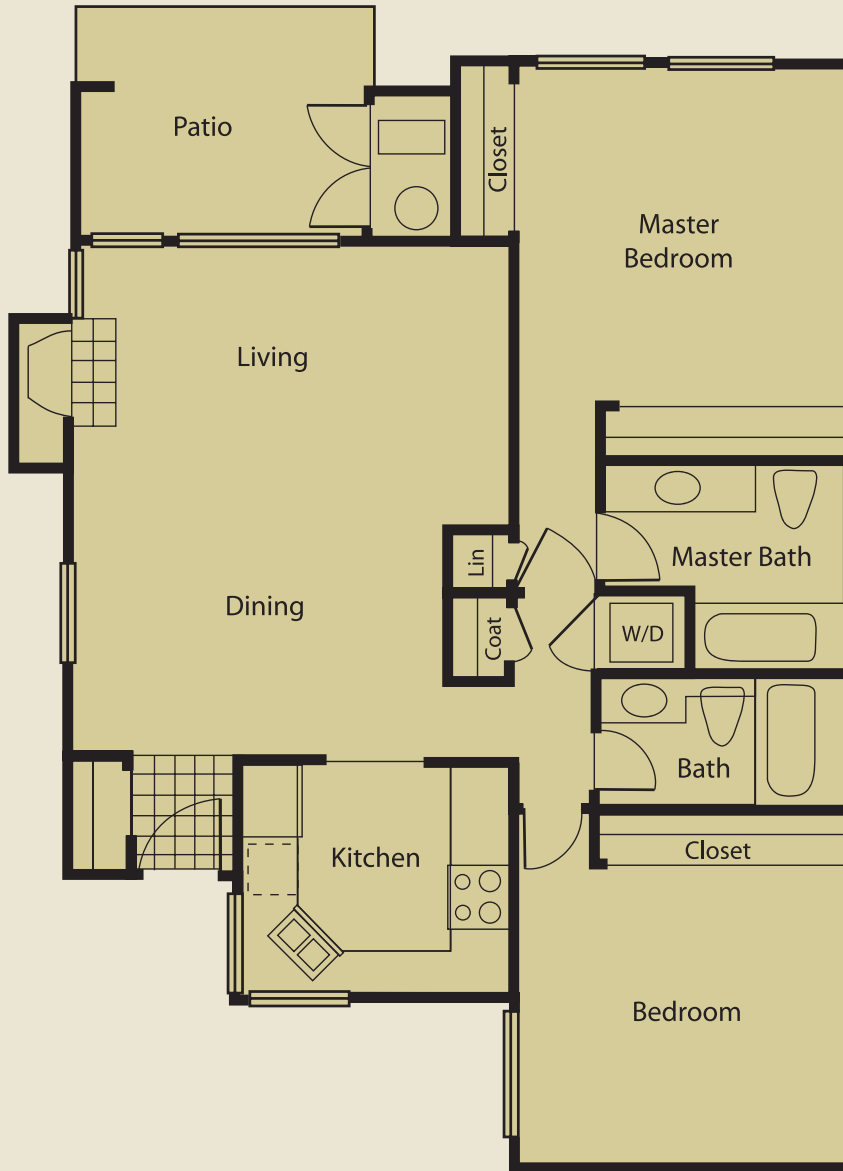

CONDOMINIUM | TWO BEDROOM | TWO BATHROOM

Single Level (Upper level home depicted)

Upper Level Home Garage Configuration

Lower Level Bedroom Configuration

**COPPER RIDGE**  
TOWNHOMES & CONDOMINIUMS

Copper Ridge  
145 Copper Ridge Rd.  
San Ramon, California 94582  
tel: 925.735.7000 fax: 925.735.3291  
[www.liveatcopperridge.com](http://www.liveatcopperridge.com)